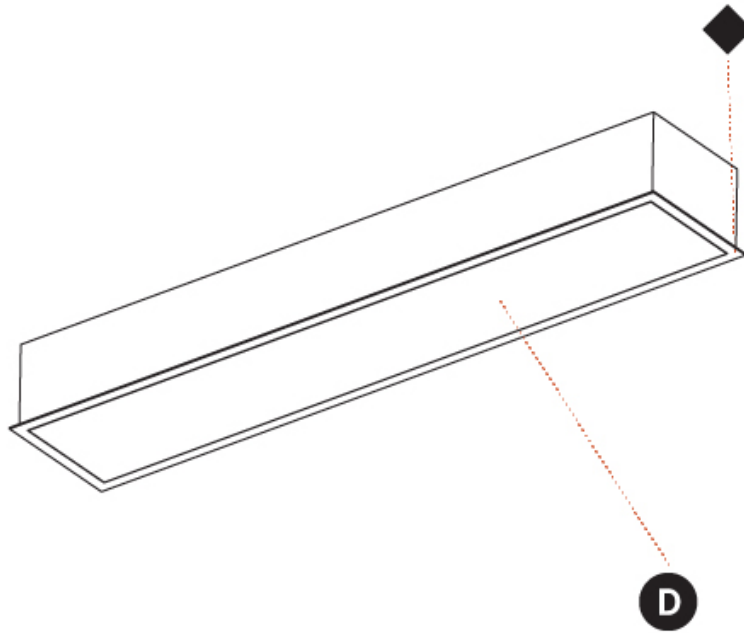

160mm
6 3/8"

1525mm x 220mm
60 1/16" x 8 11/16"

10 - 25mm
3/8" - 1"

PI2 WHITELINE RECESSED

A37559-

PROJECT	_____
TYPE	_____
SPECIFIER	_____
QUANTITY	_____
DATE	_____

PI2

COLOR FINISH CHART